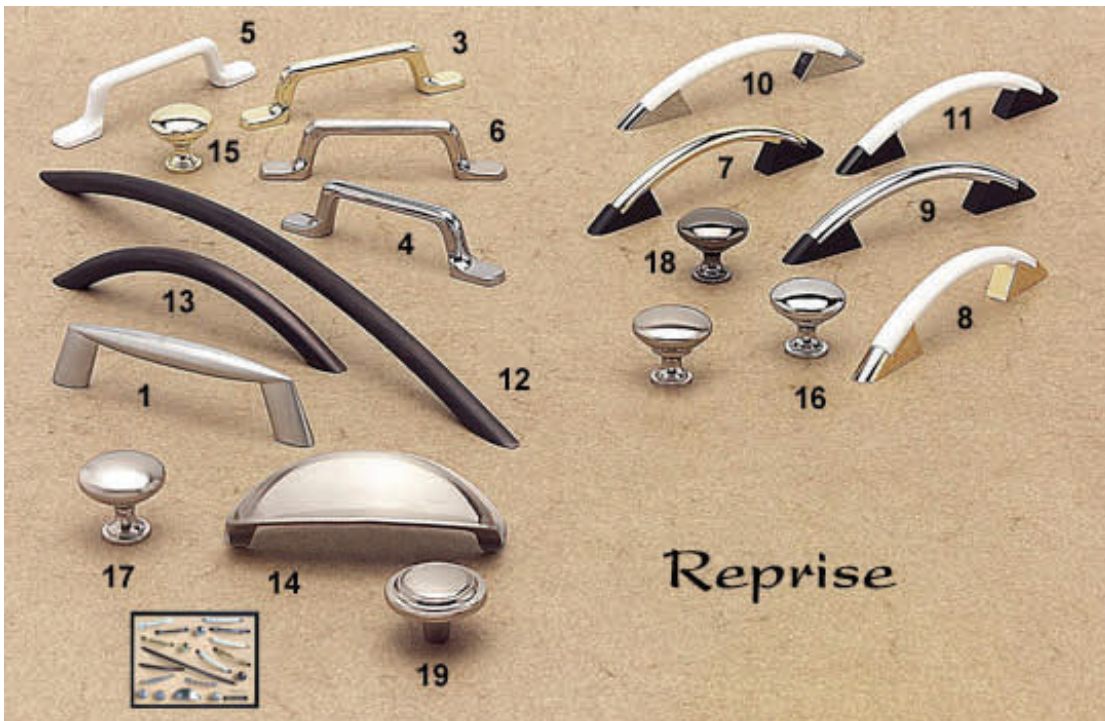

CARLTON CABINETS

Decorative Hardware List

3 week lead-time on all hardware