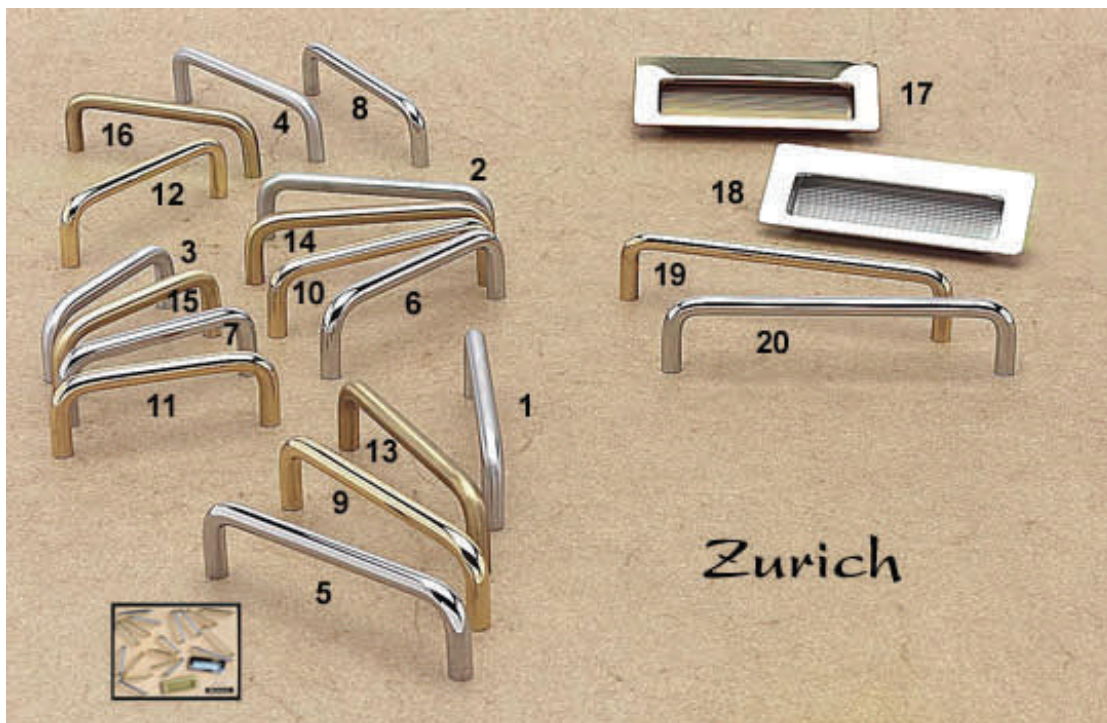

CARLTON CABINETS

Decorative Hardware List

3 week lead-time on all hardware