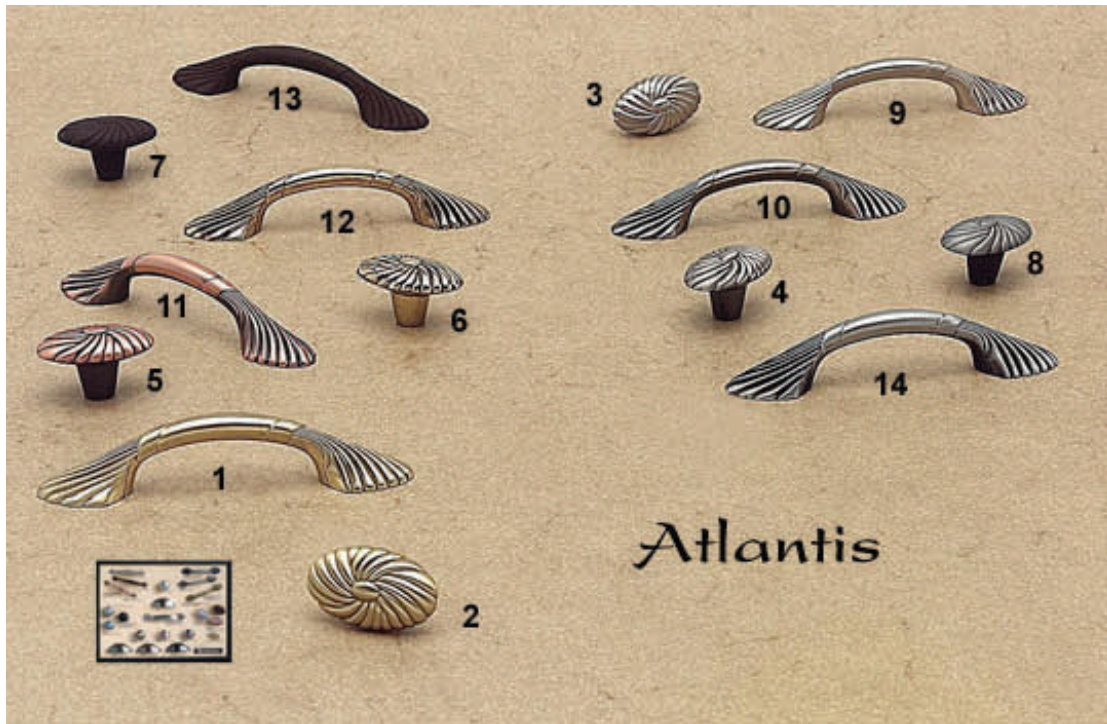

CARLTON CABINETS

Decorative Hardware List

3 week lead-time on all hardware