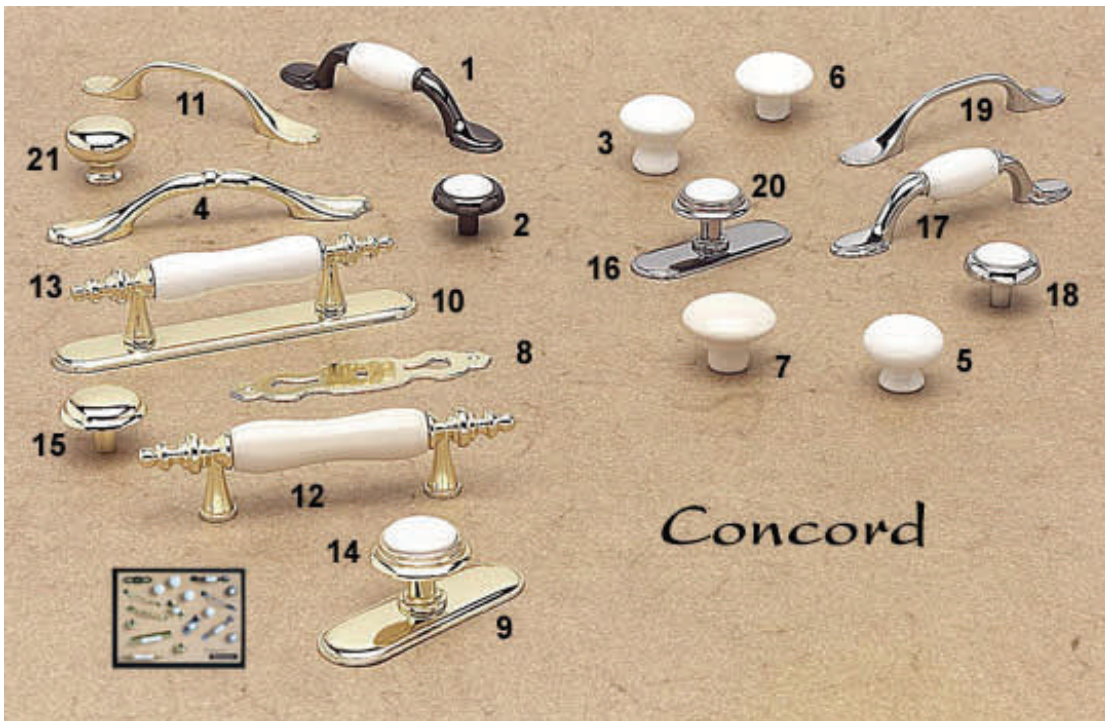

# CARLTON CABINETS

## Decorative Hardware List

3 week lead-time on all hardware