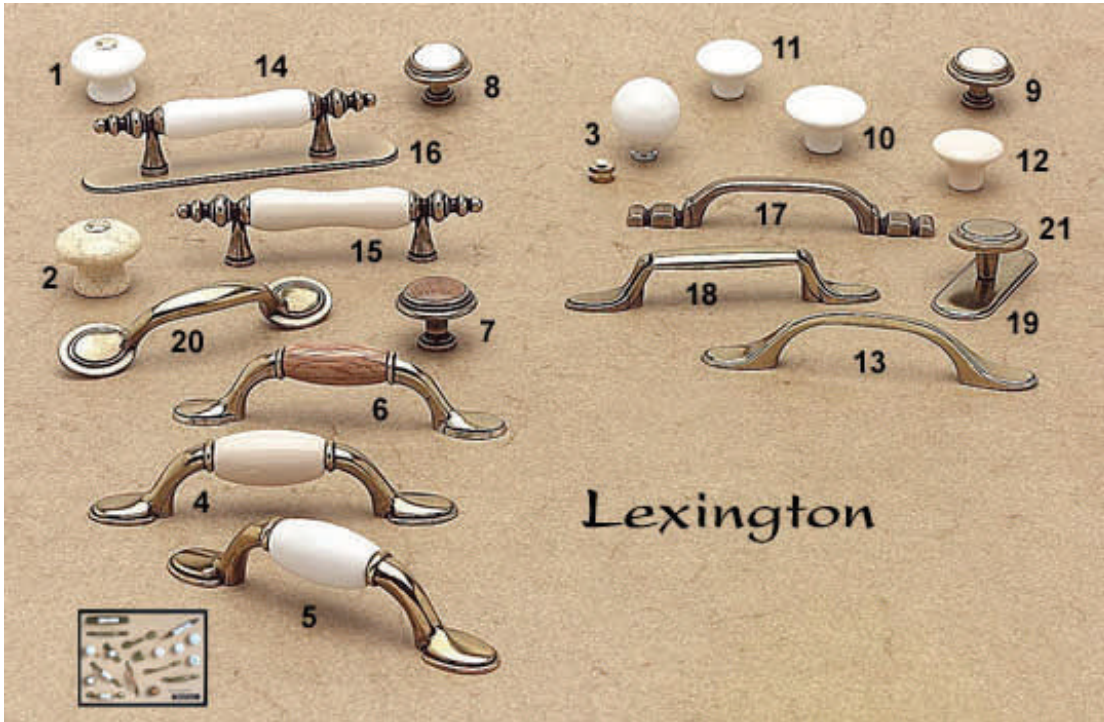

# CARLTON CABINETS

## Decorative Hardware List

3 week lead-time on all hardware